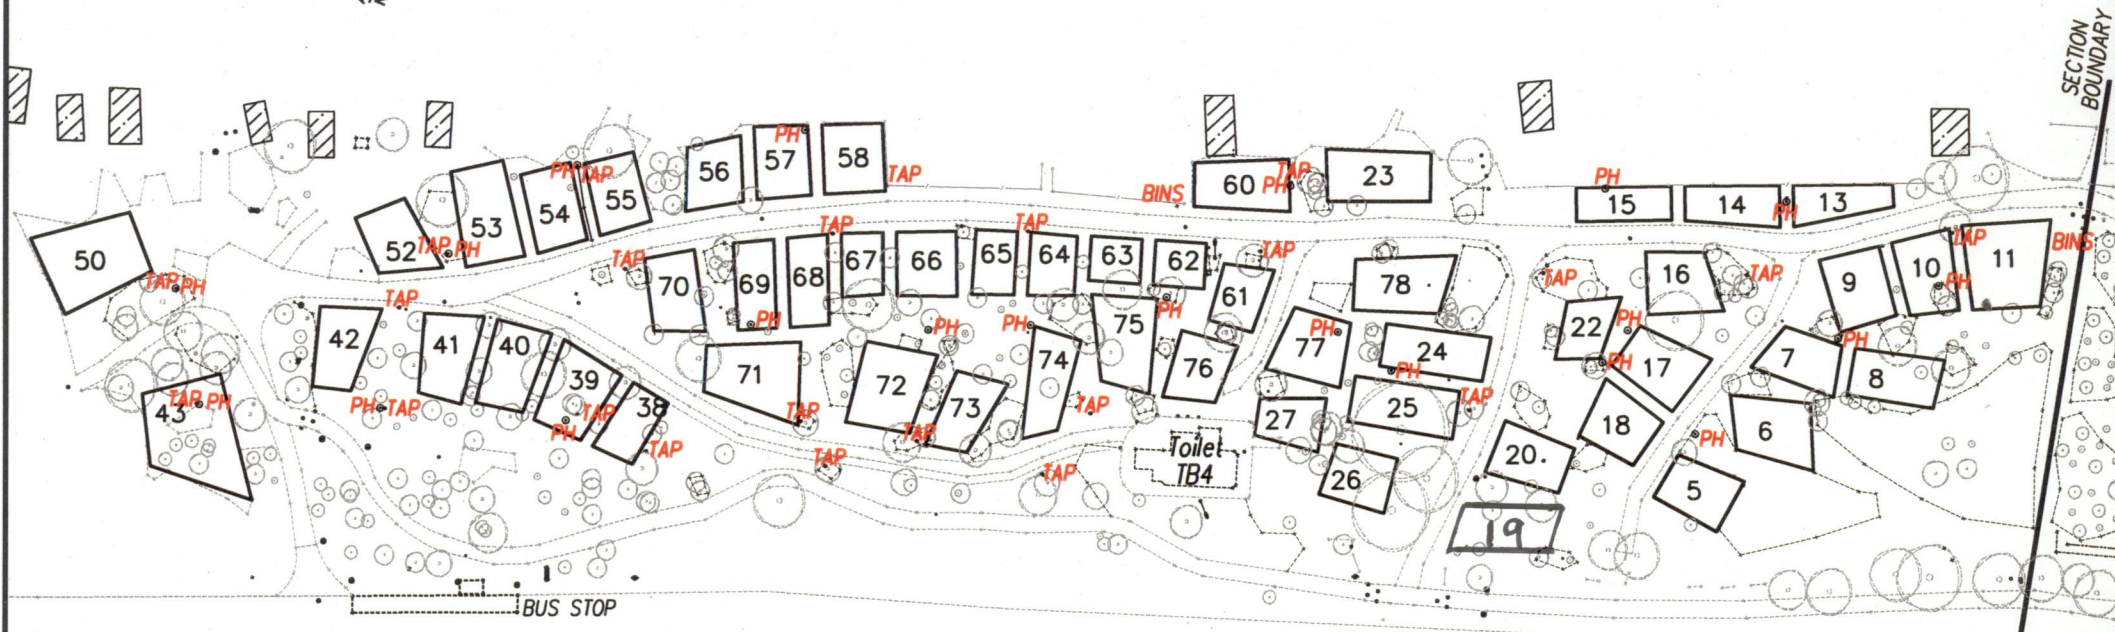

SECTION C

FORESHORE OFFICE →

BUS STOP
POINT NEPEAN ROAD

LEGEND

M	male toilet
F	female toilet
D	disabled toilet
L	laundry
PH	power head
NP	non powered site

SECTION "C" CAMPING AREA

CAPEL SOUND FORESHORES

CURRENT 29.08.08
c-sound - 08c