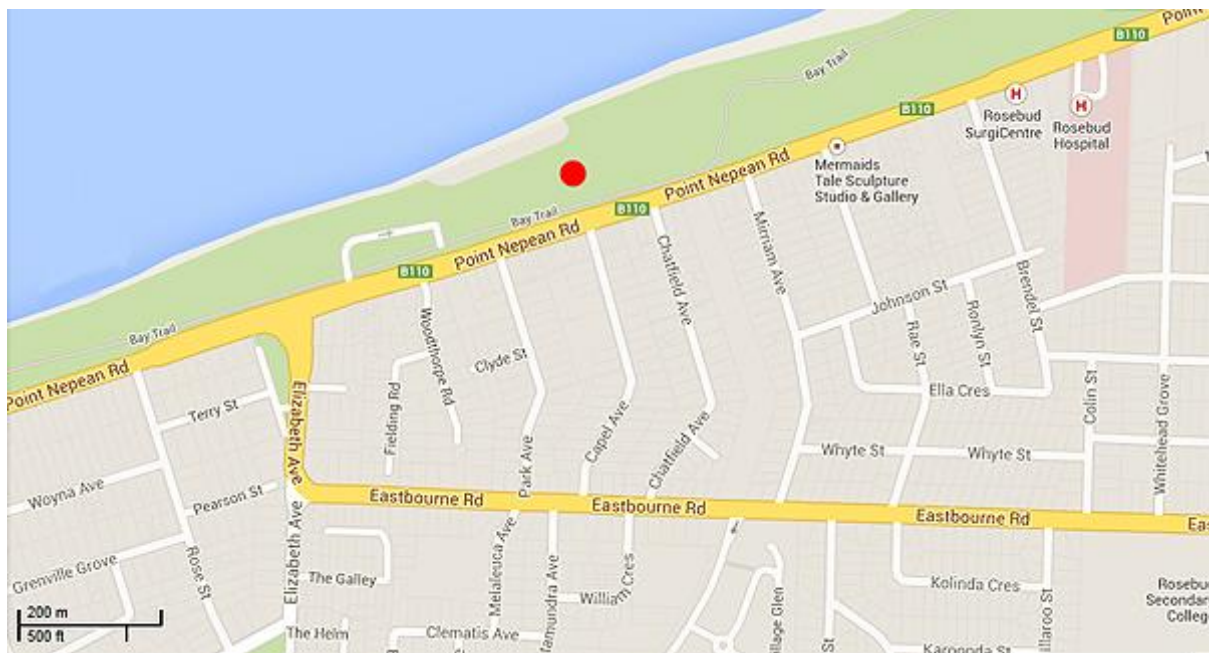

Point Nepean Road (opposite Capel Avenue)
Rosebud West

Contact Details :

Phone : 03-5986 4382

Fax : 03-5982 2790

Email : info@capelsoundforeshore.com.au

Facebook : Capel Sound Foreshore